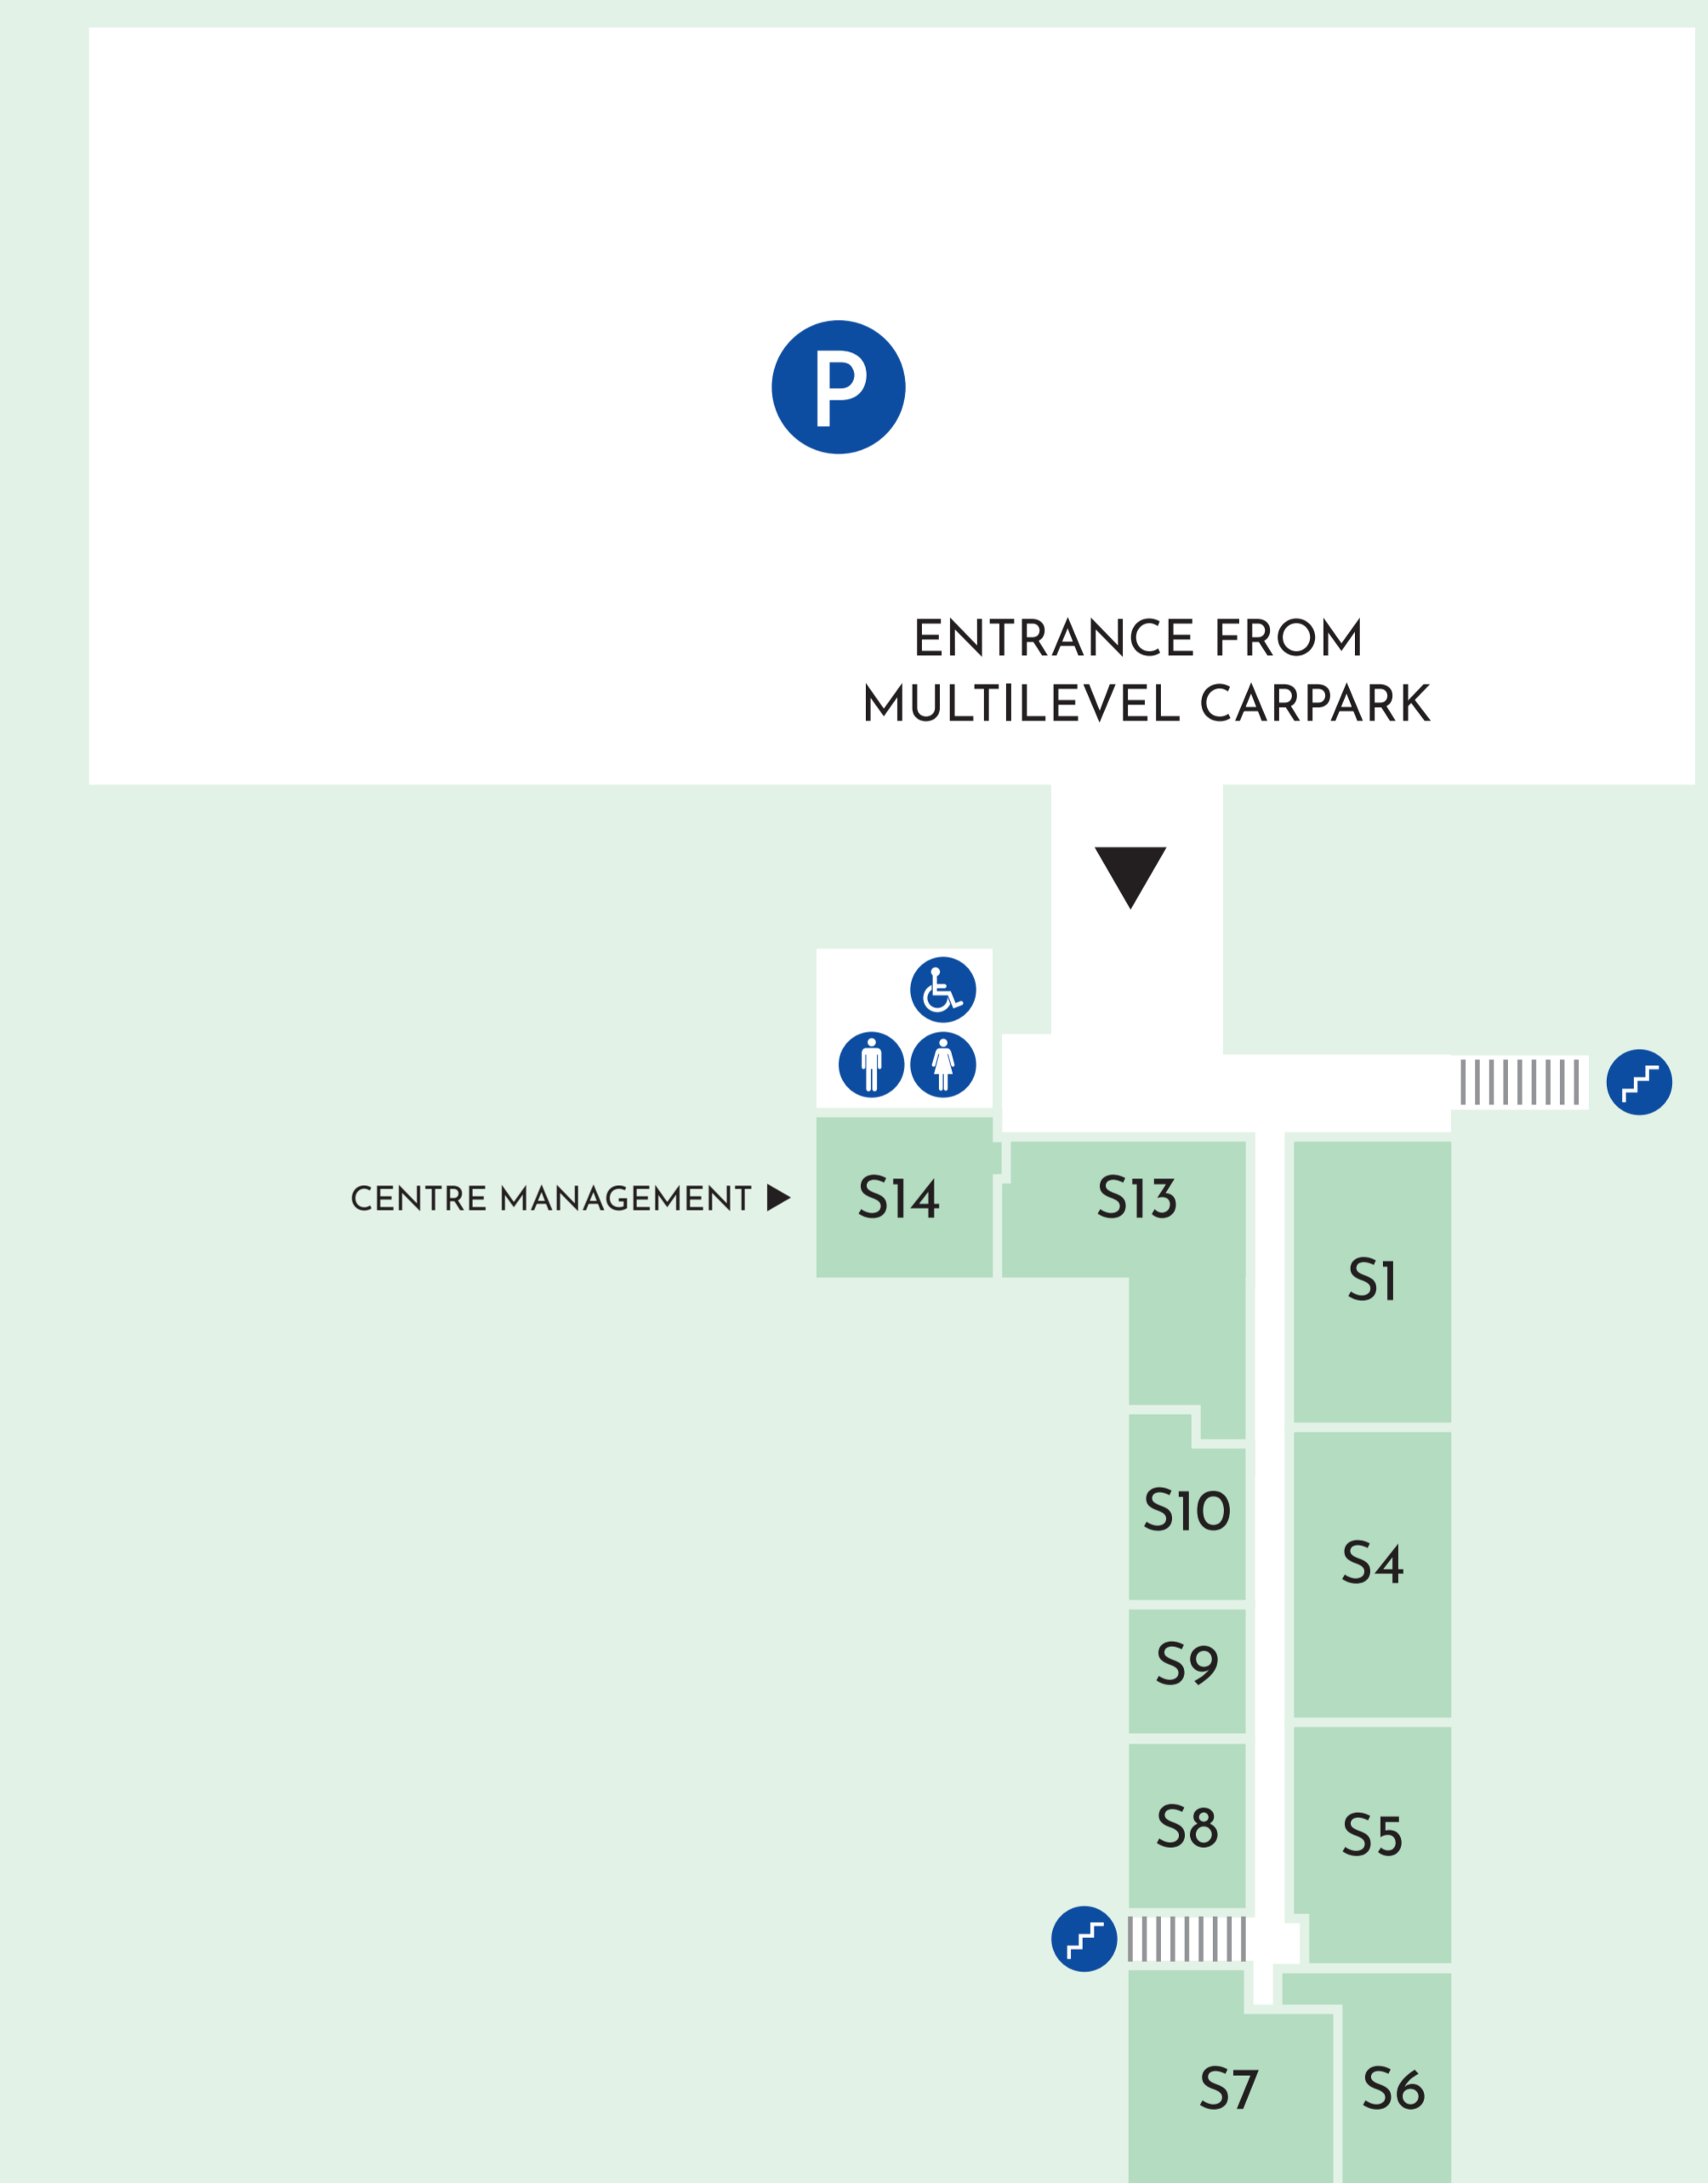

CENTRE DIRECTORY

- Female Toilet
- Disabled Toilet
- Lift
- Ramp
- Male Toilet
- Parents Room
- Stairs
- ATM

MAIN CENTRE

Majors, Liquor & Tobacco

- Aldi 40
- Coles 25
- Liquorland 19
- Cignell 41

Fresh Food

Sport & Fitness

- Snap Fitness 28a

- Centre Management S14

EXTERNAL STORES ON WATERWORKS ROAD

- Allsports Physiotherapy E14
- Bank of QLD
- Blind Tiger Bar E34
- Brumby's E13
- BWS E11
- Family Practice Medical Centre E32
- The Gap Canteen E2
- The Gap Day & Night Pharmacy E15

- Hikaru Sushi Train E1
- Isolek E10
- The Lodge E7
- McDonalds
- Pizza Capers E9
- Pooch Palace E5
- Subway E30
- Sushi Maho Japanese Restaurant E31
- Ziba Hair E6

LEVEL 1

LEVEL 2 PROFESSIONAL SUITES

Proudly managed by