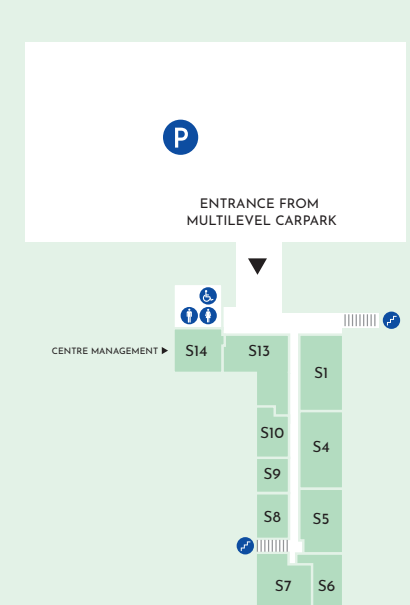

CENTRE DIRECTORY

MAIN CENTRE

Majors, Liquor & Tobacco

Aldi	40
Coles	25
Liquorland	19
Cignall	41

Fresh Food

Bakers Delight	13
Fresco's Fruit Market	16
Fresco's on Ice	17/18
Meat U At Home	6

Eat-in & Takeaway Food

Sport & Fitness

Snap Fitness	28a
Sportfirst	36

Centre Management S14

LEVEL 1

LEVEL 2

PROFESSIONAL SUITES

- Female Toilet
- Male Toilet
- Disabled Toilet
- Parents Room
- Lift
- Stairs
- Ramp
- ATM

Proudly managed by