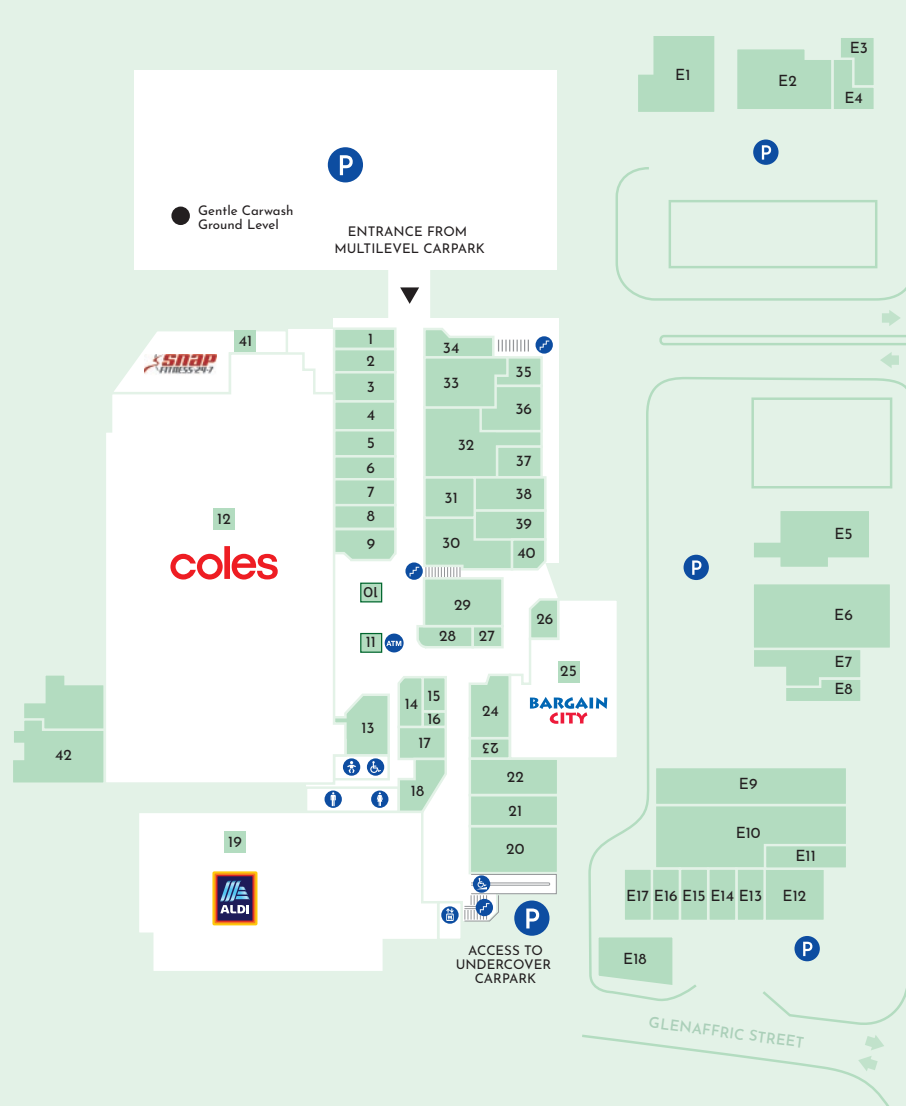

LEVEL 1

LEVEL 2

PROFESSIONAL SUITES