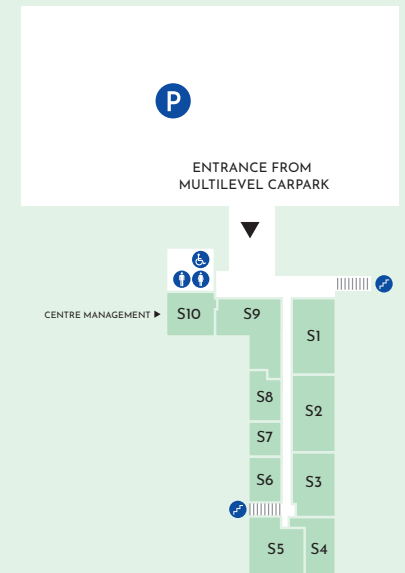

- Female Toilet
- Male Toilet
- Disabled Toilet
- Parents Room
- Lift
- Stairs
- Ramp
- ATM

Proudly managed by